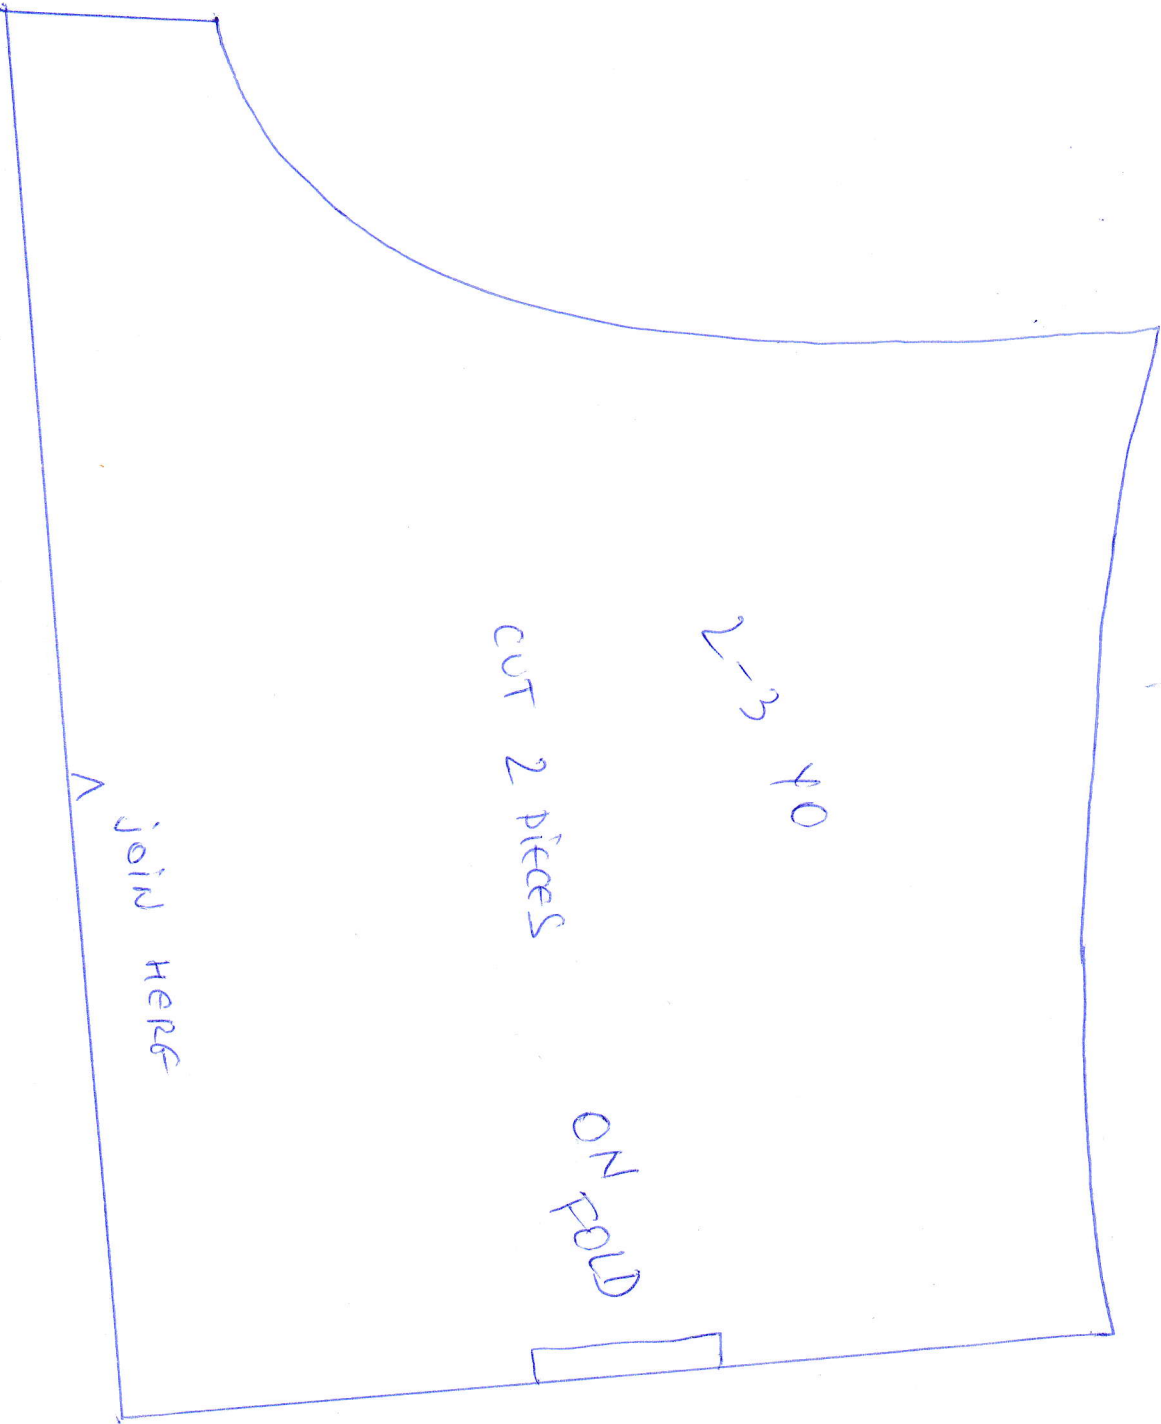

CASUAL PRINCESS DRESS

SLEEVE

2-3 YO

ON FOLD

CUT 2 PIECES

JOIN HERE

CASUAL PRINCESS DRESS

CAUSEWTHIS.COM